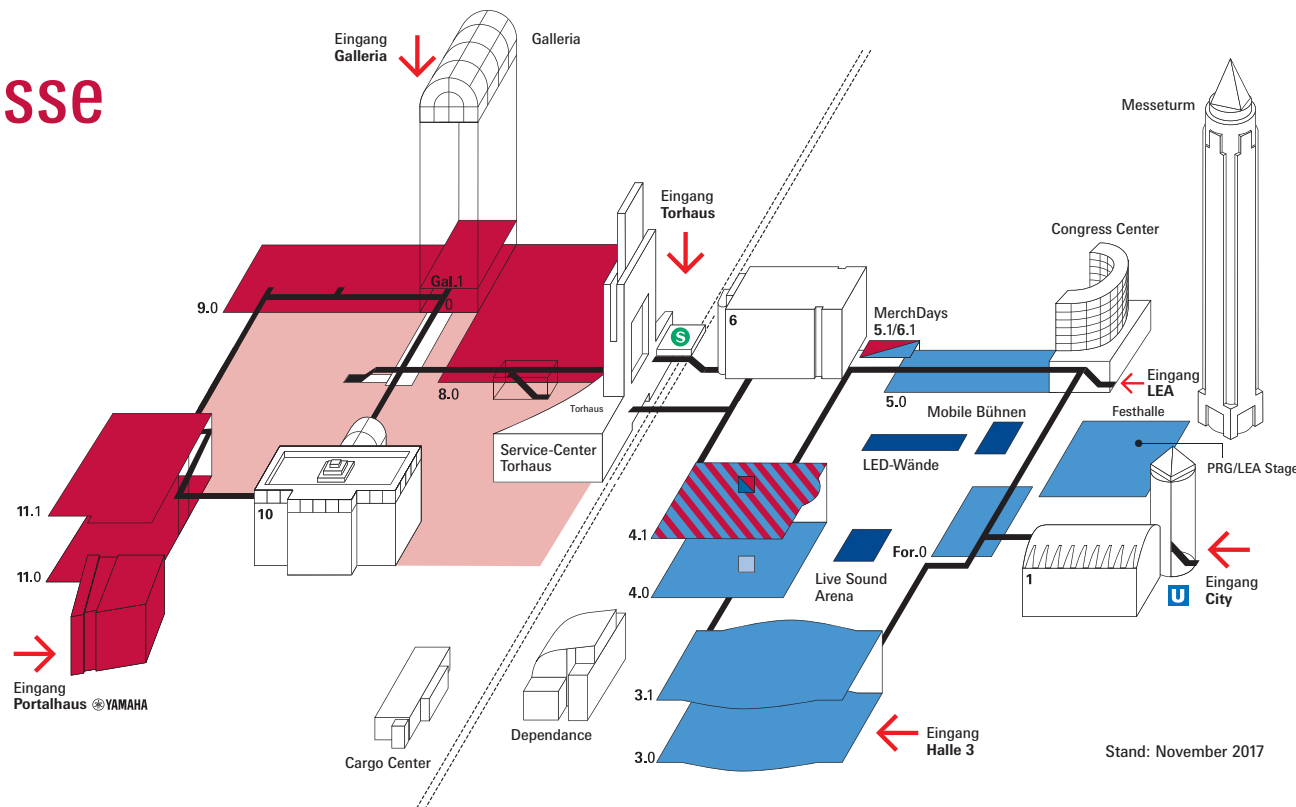

musikmesse

Mittwoch – Samstag
11. – 14. 4. 2018

prolight+sound

Dienstag – Freitag
10. – 13. 4. 2018

Stand: November 2017

Halle 4.1
Audio, DJ + Recording

Foyer 5.1/6.1
Neu: MerchDays (12. + 13. 4.)

Halle 8.0
Acoustic Instruments, Percussion + Sheet Music
Music Education + Associations

Halle 9.0
Drums, Percussion, Guitars + Amps
Brandworld Guitar und Brandworld Drums

Halle 11.0
Keys + Piano

 **Halle 11.1**
Business Area

Portalhaus
YAMAHA

Halle 3.0
Light + Stage

Halle 3.1
Audio + Sound

Halle 4.0
Light + Multimedia

Halle 4.1
Audio, DJ + Recording

Halle 5.0
Light + Effects

Foyer 5.1/6.1
Neu: MerchDays (12. + 13. 4.)

Forum.0
Education + Associations

Festhalle
PRG/LEA Stage

Education + Events

-  Forum.0
-  **Jobbörse**
-  Freigelände
-  **Live Sound Arena**
-  **Mobile Bühnen, LED-Wände und Zeltsysteme**
-  Halle 4.0
-  **Moving Picture Pavilion**
-  Halle 4.1
-  **Silent Stage**
-  **Sound + Recording Lounge**